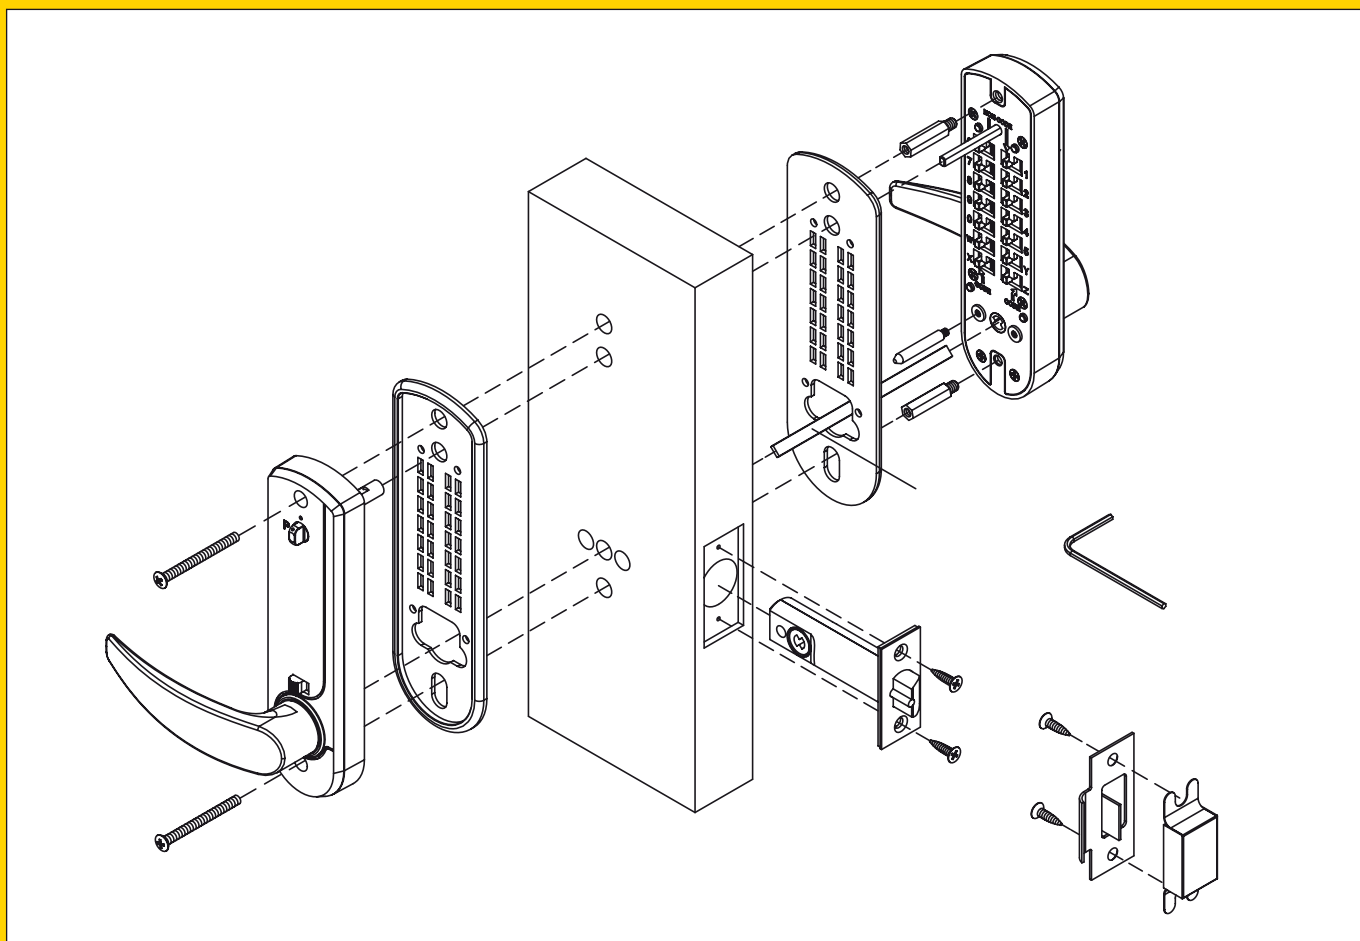

SL7100 digital lockset

The world's favourite lock

RES-FLY-072 - YALE - 0313NZ

ASSA ABLOY New Zealand Ltd.
6 Armstrong Road, Albany, Auckland 0632
info.nz@assaabloy.com
www.yalelock.co.nz

ASSA ABLOY Australia Pty Ltd.
235 Huntingdale Road, Oakleigh, Victoria 3166
info.au@assaabloy.com
www.assaabloy.com.au