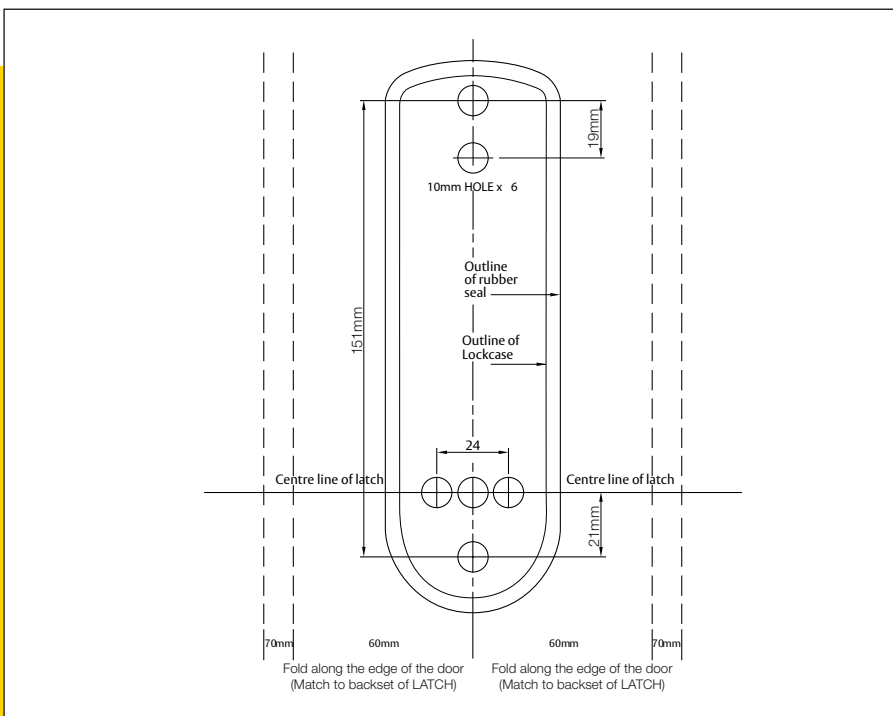

SL7100 digital lockset

The world's favourite lock

RES-FLY-072 - YALE - 0313NZ

ASSA ABLOY New Zealand Ltd.
6 Armstrong Road, Albany, Auckland 0632
info.nz@assaabloy.com
www.yalelock.co.nz

ASSA ABLOY Australia Pty Ltd.
235 Huntingdale Road, Oakleigh, Victoria 3166
info.au@assaabloy.com
www.assaabloy.com.au