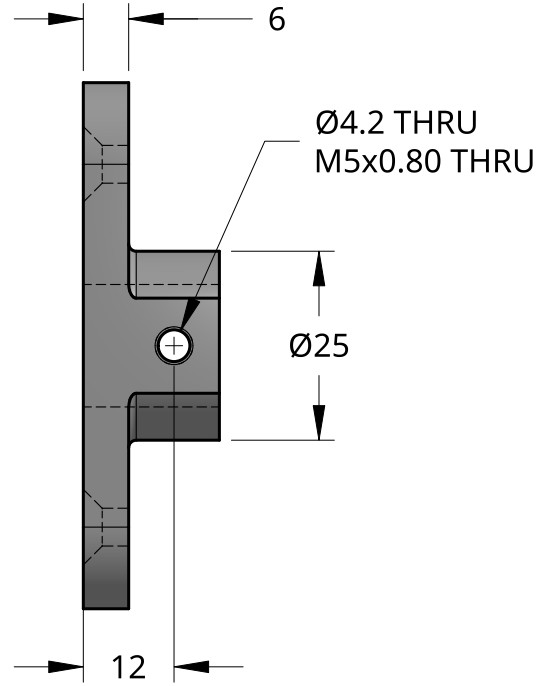

Product Description:			
HANDLE SPIGOT			
Product Code:		Date:	05/04/2023
Material:		Units:	EACH