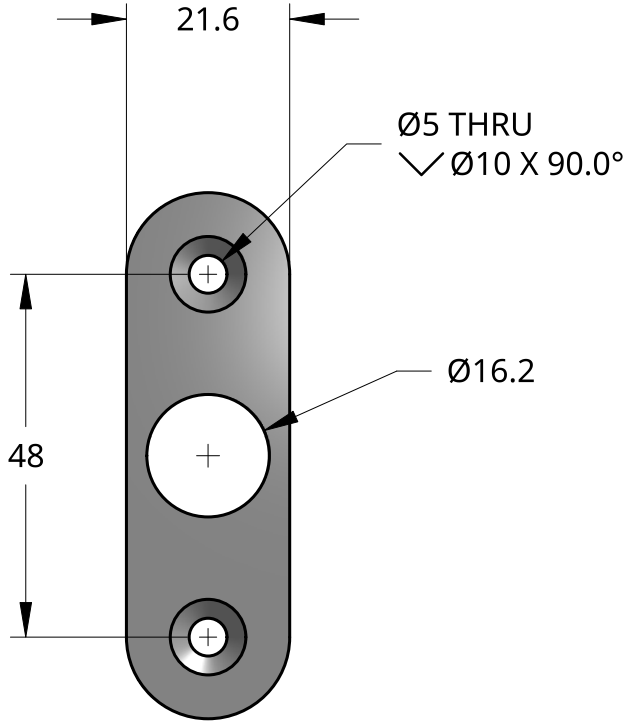

Product Description:			
HANDLE SPIGOT			
Product Code:		Date:	05/04/2023
Material:		Units:	EACH