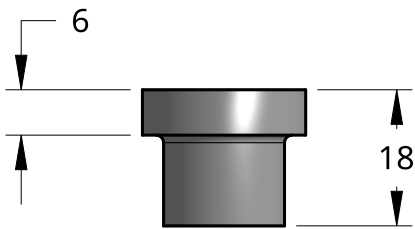

Product Description:			
HANDLE SPIGOT			
Product Code:		Date:	05/04/2023
Material:		Units:	EACH