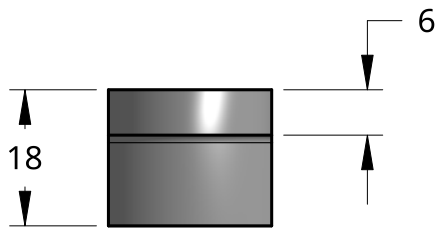

Product Description:			
HANDLE SPIGOT			
Product Code:		Date:	05/04/2023
Material:		Units:	EACH