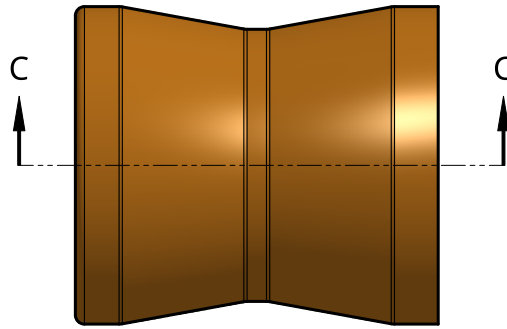

NEW ZEALAND | 0800 10 10 28
sales@parkwooddoors.co.nz
parkwooddoors.co.nz

AUSTRALIA | 1800 681 586
sales@parkwooddoors.com.au
parkwooddoors.com.au

| | | | |
|----------------------|--|--------|------------|
| Product Description: | | | |
| HANDLE SPIGOT | | | |
| Product Code: | | Date: | 05/04/2023 |
| Material: | | Units: | EACH |

NEW ZEALAND | 0800 10 10 28
 sales@parkwooddoors.co.nz
 parkwooddoors.co.nz

AUSTRALIA | 1800 681 586
 sales@parkwooddoors.com.au
 parkwooddoors.com.au

SECTION C - C

| | | | |
|----------------------|--|--------|------------|
| Product Description: | | | |
| BUSH | | | |
| Product Code: | | Date: | 05/04/2023 |
| Material: | | Units: | EACH |