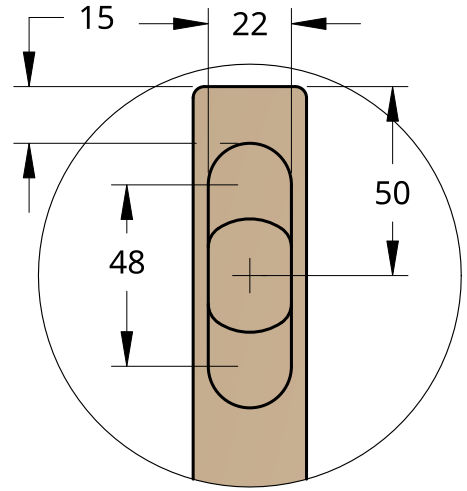

NEW ZEALAND | 0800 10 10 28
 sales@parkwooddoors.co.nz
 parkwooddoors.co.nz

AUSTRALIA | 1800 681 586
 sales@parkwooddoors.com.au
 parkwooddoors.com.au

Product Variations

| Code | A | B | C |
|-----------|--------|-------------|------------|
| HAN72400A | VARIES | $(A-400)/2$ | $(A/2)-40$ |

Product Description:

NIXON BATTEN PULL HANDLE

| | | | |
|---------------|-----------|--------|------------|
| Product Code: | SEE TABLE | Date: | 05/04/2023 |
| Material: | TIMBER | Units: | EACH |

NEW ZEALAND | 0800 10 10 28
 sales@parkwooddoors.co.nz
 parkwooddoors.co.nz