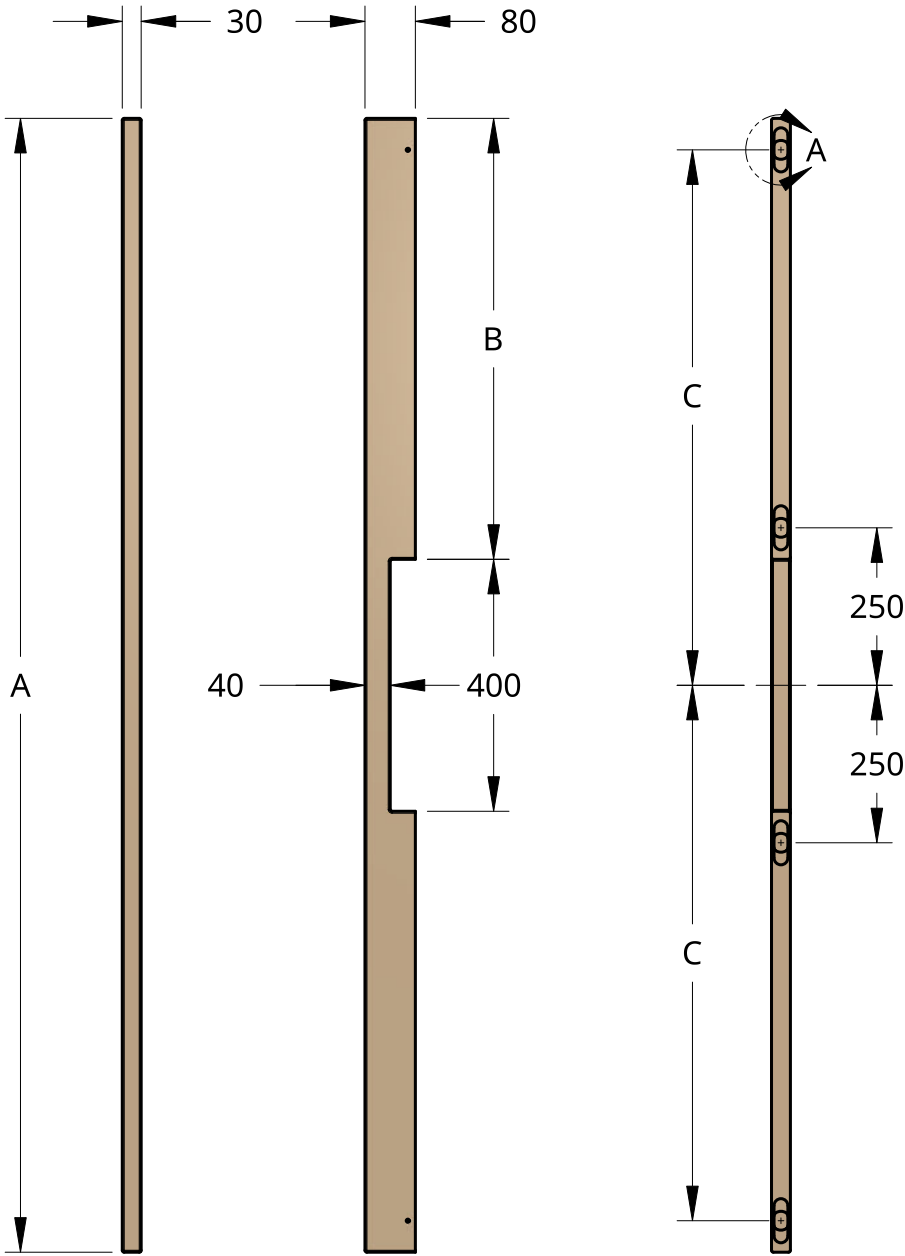

NEW ZEALAND | 0800 10 10 28
 sales@parkwooddoors.co.nz
 parkwooddoors.co.nz

AUSTRALIA | 1800 681 586
 sales@parkwooddoors.com.au
 parkwooddoors.com.au

Product Variations

| Code | A | B | C |
|-----------|--------|-------------|------------|
| HAN72400A | VARIES | $(A-400)/2$ | $(A/2)-40$ |

Product Description:

NIXON BATTEN PULL HANDLE

| | | | |
|---------------|-----------|--------|------------|
| Product Code: | SEE TABLE | Date: | 05/04/2023 |
| Material: | TIMBER | Units: | EACH |

NEW ZEALAND | 0800 10 10 28
 sales@parkwooddoors.co.nz
 parkwooddoors.co.nz