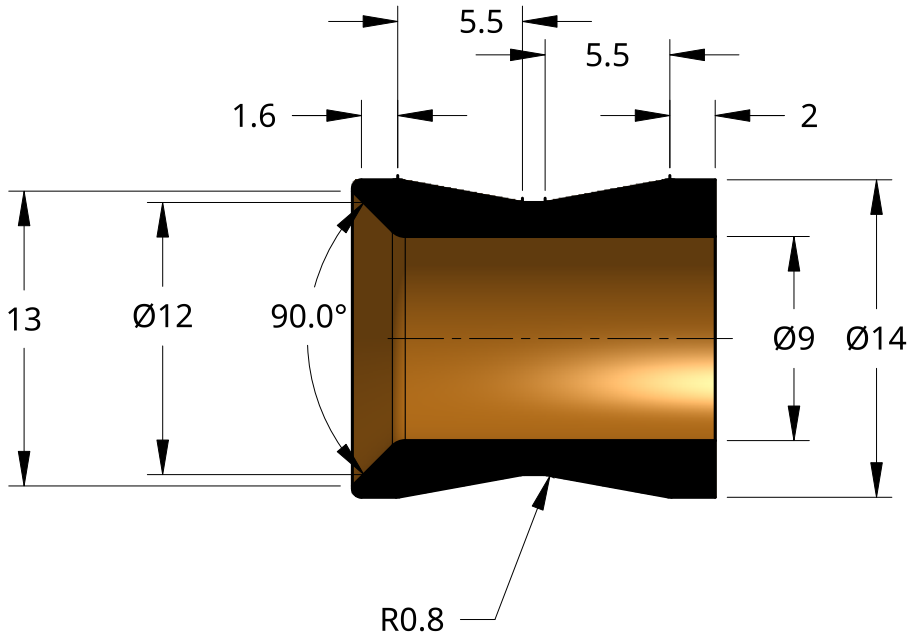

NEW ZEALAND | 0800 10 10 28
 sales@parkwooddoors.co.nz
 parkwooddoors.co.nz

AUSTRALIA | 1800 681 586
 sales@parkwooddoors.com.au
 parkwooddoors.com.au

SECTION C - C

| | | | |
|----------------------|--|--------|------------|
| Product Description: | | | |
| BUSH | | | |
| Product Code: | | Date: | 05/04/2023 |
| Material: | | Units: | EACH |