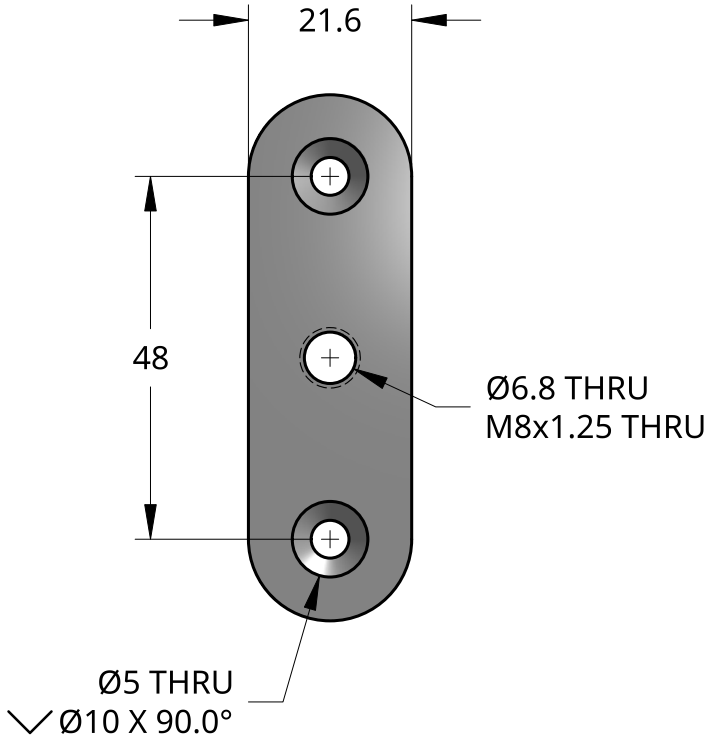

Product Description:			
HANDLE SPIGOT			
Product Code:		Date:	05/04/2023
Material:		Units:	EACH