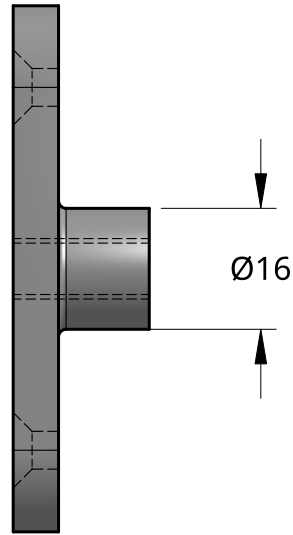

Product Description:			
HANDLE SPIGOT			
Product Code:		Date:	05/04/2023
Material:		Units:	EACH