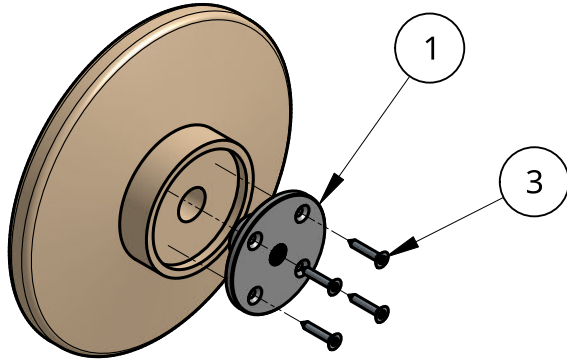

NEW ZEALAND | 0800 10 10 28
 sales@parkwooddoors.co.nz
 parkwooddoors.co.nz

AUSTRALIA | 1800 681 586
 sales@parkwooddoors.com.au
 parkwooddoors.com.au

KIT CONTENTS

NO	ITEM	SINGLE	PAIR
1	PULL HANDLE BOSS	1	2
2	PULL HANDLE SPIGOT	1	
3	8GA X 25 CSK SCREW	8	8
4	M12 X 1.5 X 80 ROD		1

1. ASSEMBLE HANDLES

2. MARK HANDLE CENTER

3. MOUNT SINGLE HANDLE

MOUNT HANDLE SPIGOT PLATE TO DOOR USING SCREWS AND WIND HANDLE ON UNTIL TIGHT

3. MOUNT DOUBLE HANDLE

WIND THREADED ROD INTO ONE HANDLE, INSERT INTO HOLE IN DOOR AND WIND OTHER HANDLE ON TIGHT

Product Description:

ROUND PULL HANDLE MOUNTING

Product Code:		Date:	06/29/2023
Material:		Units:	EACH