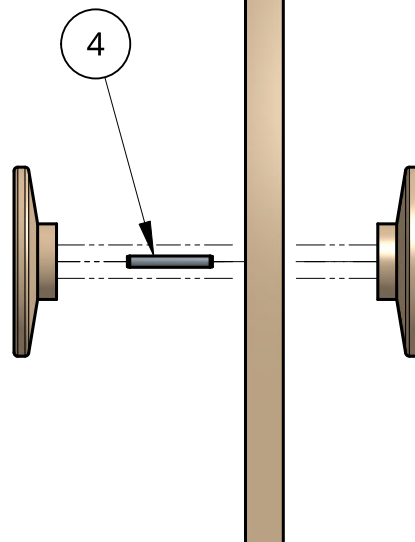

1. ASSEMBLE HANDLES

2. MARK HANDLE CENTER

3. MOUNT SINGLE HANDLE

MOUNT HANDLE SPIGOT PLATE TO DOOR USING SCREWS AND WIND HANDLE ON UNTIL TIGHT

3. MOUNT DOUBLE HANDLE

WIND THREADED ROD INTO ONE HANDLE, INSERT INTO HOLE IN DOOR AND WIND OTHER HANDLE ON TIGHT

Product Description:

ROUND PULL HANDLE MOUNTING

Product Code:		Date:	06/29/2023
Material:		Units:	EACH