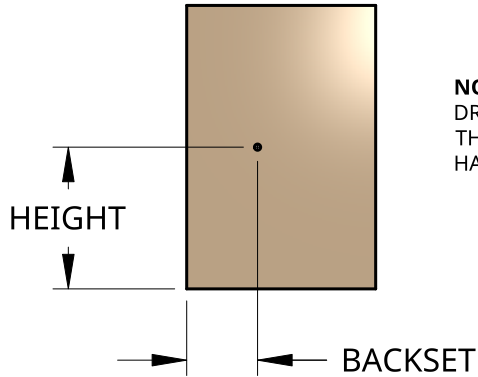

1. ASSEMBLE HANDLES

2. MARK HANDLE CENTER

3. MOUNT SINGLE HANDLE

MOUNT HANDLE SPIGOT PLATE TO DOOR USING SCREWS AND WIND HANDLE ON UNTIL TIGHT

3. MOUNT DOUBLE HANDLE

WIND THREADED ROD INTO ONE HANDLE, INSERT INTO HOLE IN DOOR AND WIND OTHER HANDLE ON TIGHT