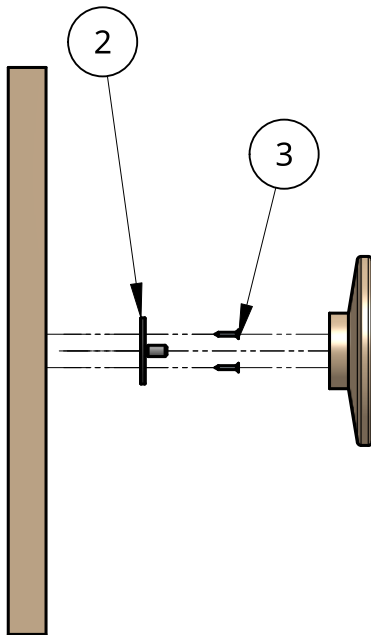

NEW ZEALAND | 0800 10 10 28
 sales@parkwooddoors.co.nz
 parkwooddoors.co.nz

AUSTRALIA | 1800 681 586
 sales@parkwooddoors.com.au
 parkwooddoors.com.au

KIT CONTENTS

NO	ITEM	SINGLE	PAIR
1	PULL HANDLE BOSS	1	2
2	PULL HANDLE SPIGOT	1	
3	8GA X 25 CSK SCREW	8	8
4	M12 X 1.5 X 80 ROD		1

1. ASSEMBLE HANDLES

2. MARK HANDLE CENTER

3. MOUNT SINGLE HANDLE

MOUNT HANDLE SPIGOT PLATE TO DOOR USING SCREWS AND WIND HANDLE ON UNTIL TIGHT

3. MOUNT DOUBLE HANDLE

WIND THREADED ROD INTO ONE HANDLE, INSERT INTO HOLE IN DOOR AND WIND OTHER HANDLE ON TIGHT

Product Description:

ROUND PULL HANDLE MOUNTING

Product Code:		Date:	06/29/2023
Material:		Units:	EACH