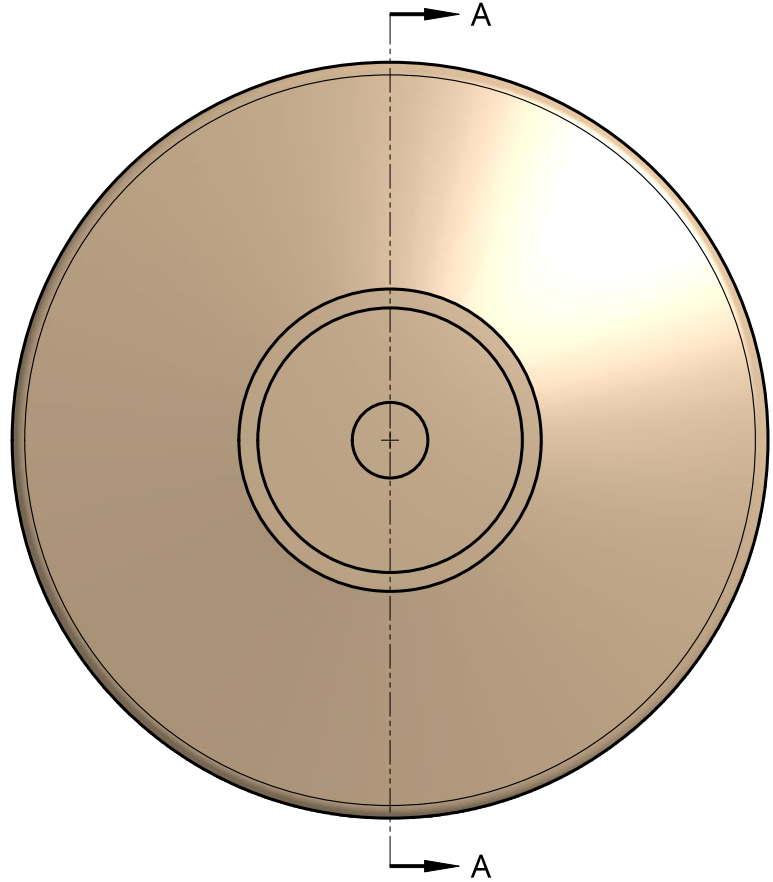

SECTION A - A

Product Code	A	B
HAN5200A	Ø200	Ø80
HAN5300A	Ø300	Ø130

Product Description:			
ROUND PULL HANDLES			
Product Code:	SEE TABLE	Date:	02/19/2023
Material:	TIMBER	Units:	EACH

NEW ZEALAND | 0800 10 10 28
 sales@parkwooddoors.co.nz
 parkwooddoors.co.nz

AUSTRALIA | 1800 681 586
 sales@parkwooddoors.com.au
 parkwooddoors.com.au

Product Description:			
HANDLE BOSS PLATE			
Product Code:	4155287	Date:	02/19/2023
Material:	STEEL	Units:	EACH