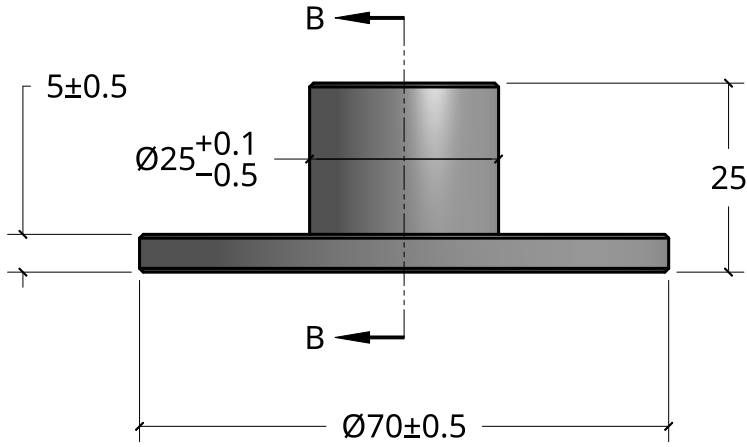

SECTION A - A

Product Code	A	B
HAN5200A	Ø200	Ø80
HAN5300A	Ø300	Ø130

Product Description:			
ROUND PULL HANDLES			
Product Code:	SEE TABLE	Date:	02/19/2023
Material:	TIMBER	Units:	EACH

NEW ZEALAND | 0800 10 10 28
 sales@parkwooddoors.co.nz
 parkwooddoors.co.nz

AUSTRALIA | 1800 681 586
 sales@parkwooddoors.com.au
 parkwooddoors.com.au

Product Description:			
HANDLE BOSS PLATE			
Product Code:	4155287	Date:	02/19/2023
Material:	STEEL	Units:	EACH