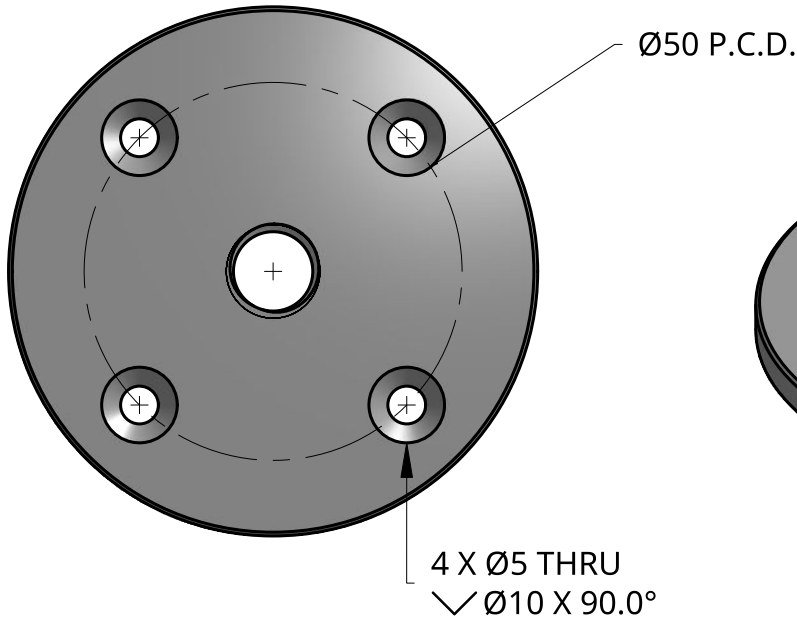

SECTION A - A

Product Code	A	B
HAN5200A	Ø200	Ø80
HAN5300A	Ø300	Ø130

Product Description:			
ROUND PULL HANDLES			
Product Code:	SEE TABLE	Date:	02/19/2023
Material:	TIMBER	Units:	EACH

NEW ZEALAND | 0800 10 10 28
 sales@parkwooddoors.co.nz
 parkwooddoors.co.nz

AUSTRALIA | 1800 681 586
 sales@parkwooddoors.com.au
 parkwooddoors.com.au

Product Description:			
HANDLE BOSS PLATE			
Product Code:	4155287	Date:	02/19/2023
Material:	STEEL	Units:	EACH