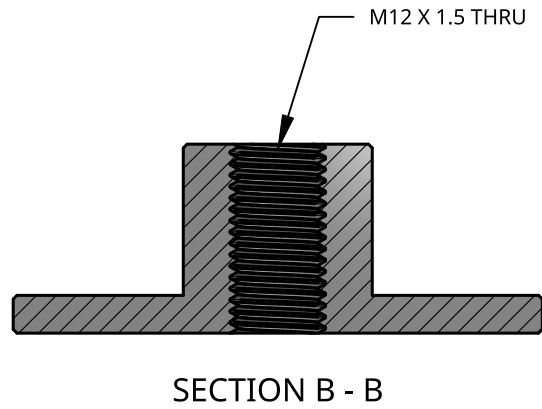

SECTION A - A

Product Code	A	B
HAN5200A	Ø200	Ø80
HAN5300A	Ø300	Ø130

Product Description:			
ROUND PULL HANDLES			
Product Code:	SEE TABLE	Date:	02/19/2023
Material:	TIMBER	Units:	EACH

NEW ZEALAND | 0800 10 10 28
 sales@parkwooddoors.co.nz
 parkwooddoors.co.nz

AUSTRALIA | 1800 681 586
 sales@parkwooddoors.com.au
 parkwooddoors.com.au

Product Description:			
HANDLE BOSS PLATE			
Product Code:	4155287	Date:	02/19/2023
Material:	STEEL	Units:	EACH