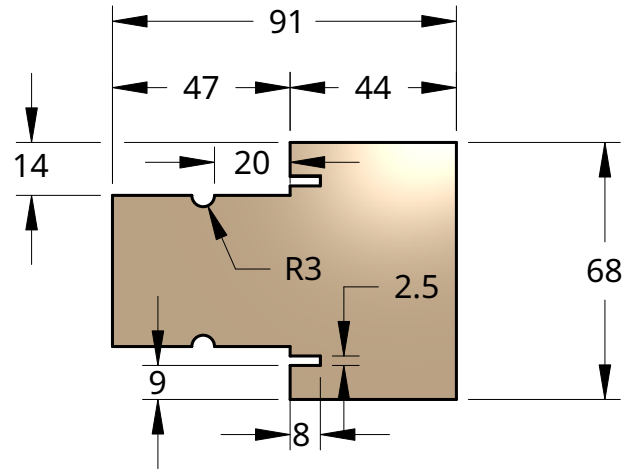

NEW ZEALAND | 0800 10 10 28
 sales@parkwooddoors.co.nz
 parkwooddoors.co.nz

AUSTRALIA | 1800 681 586
 sales@parkwooddoors.com.au
 parkwooddoors.com.au

JAMB

MULLION

OPEN IN SILL

OPEN OUT SILL

Product Description:			
NZ TIMBER FRAME PROFILES			
Product Code:		Date:	24/08/2023
Material:	TIMBER	Units:	MILLIMETER