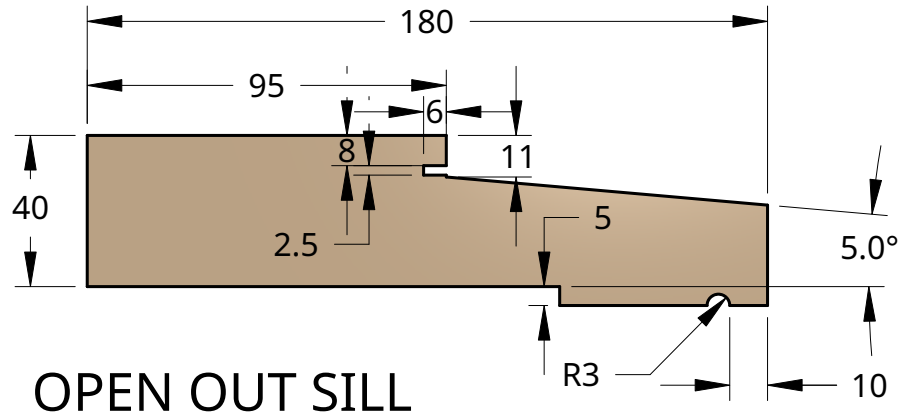

NEW ZEALAND | 0800 10 10 28
 sales@parkwooddoors.co.nz
 parkwooddoors.co.nz

AUSTRALIA | 1800 681 586
 sales@parkwooddoors.com.au
 parkwooddoors.com.au

JAMB

MULLION

OPEN IN SILL

OPEN OUT SILL

Product Description:			
NZ TIMBER FRAME PROFILES			
Product Code:		Date:	24/08/2023
Material:	TIMBER	Units:	MILLIMETER