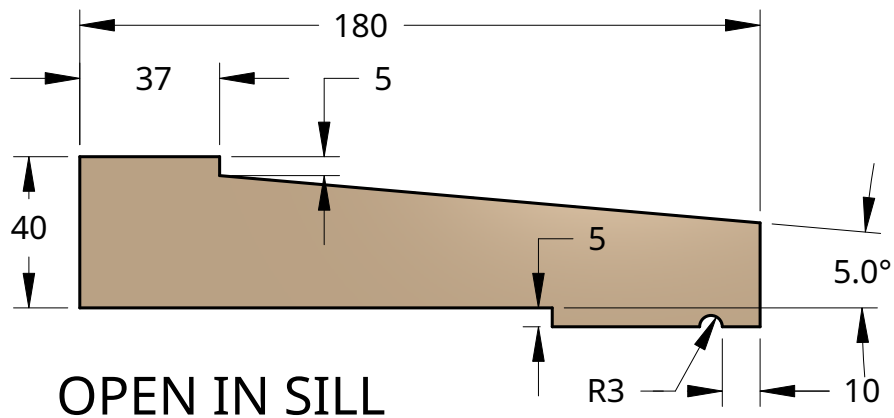

NEW ZEALAND | 0800 10 10 28
 sales@parkwooddoors.co.nz
 parkwooddoors.co.nz

AUSTRALIA | 1800 681 586
 sales@parkwooddoors.com.au
 parkwooddoors.com.au

JAMB

MULLION

OPEN IN SILL

OPEN OUT SILL

Product Description:			
NZ TIMBER FRAME PROFILES			
Product Code:		Date:	24/08/2023
Material:	TIMBER	Units:	MILLIMETER