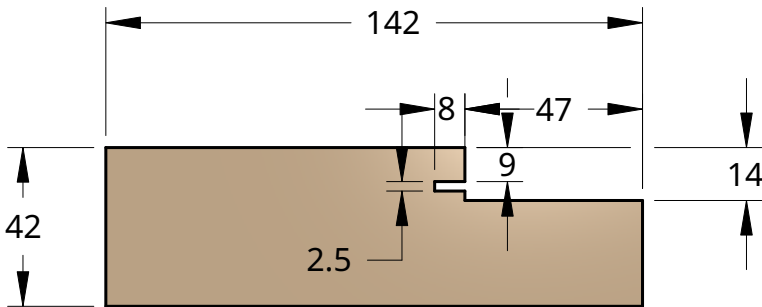

NEW ZEALAND | 0800 10 10 28
 sales@parkwooddoors.co.nz
 parkwooddoors.co.nz

AUSTRALIA | 1800 681 586
 sales@parkwooddoors.com.au
 parkwooddoors.com.au

JAMB

MULLION

OPEN IN SILL

OPEN OUT SILL

Product Description:			
NZ TIMBER FRAME PROFILES			
Product Code:		Date:	24/08/2023
Material:	TIMBER	Units:	MILLIMETER