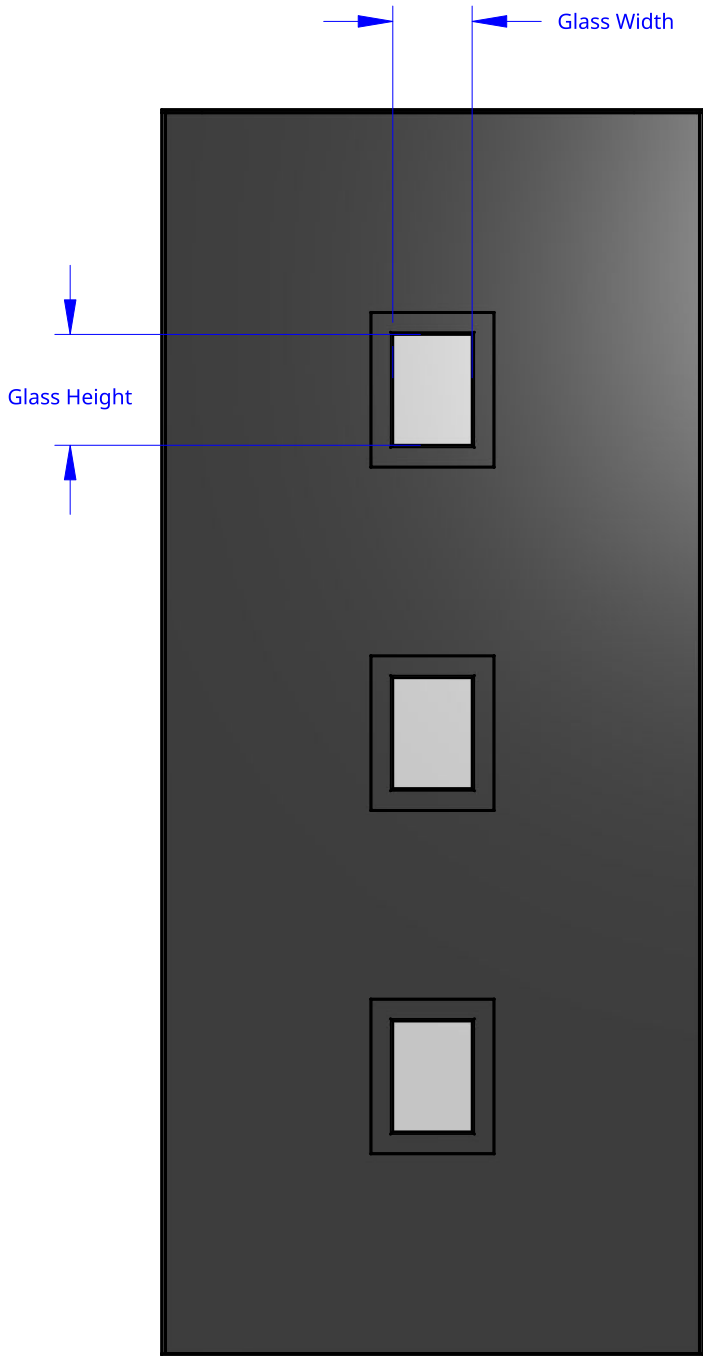

NEW ZEALAND | 0800 10 10 28
 sales@parkwooddoors.co.nz
 parkwooddoors.co.nz

AUSTRALIA | 1800 681 586
 sales@parkwooddoors.com.au
 parkwooddoors.com.au

<i>Product Variations</i>			
Brand	Material	Code	Thickness (T)
Strata	Aluminium	ASFL14	41
Thermtek	Aluminium	ATFL14	41
Thermtek	Aluminium	ALFL14	50
Thermtek Acoustic	Aluminium	AMFL14	41
Duramax	Fibreglass	FSFL14	40
Duramax	Fibreglass	FLFL14	50

<i>Standard Component Sizes</i>			
	Min	Max	Customizable
Glass Height	176		no
Glass Width	126		no

Product Description:			
FL 14			
Product Code:	SEE TABLE	Date:	27/02/2026
Material:	SEE TABLE	Units:	MILLIMETER