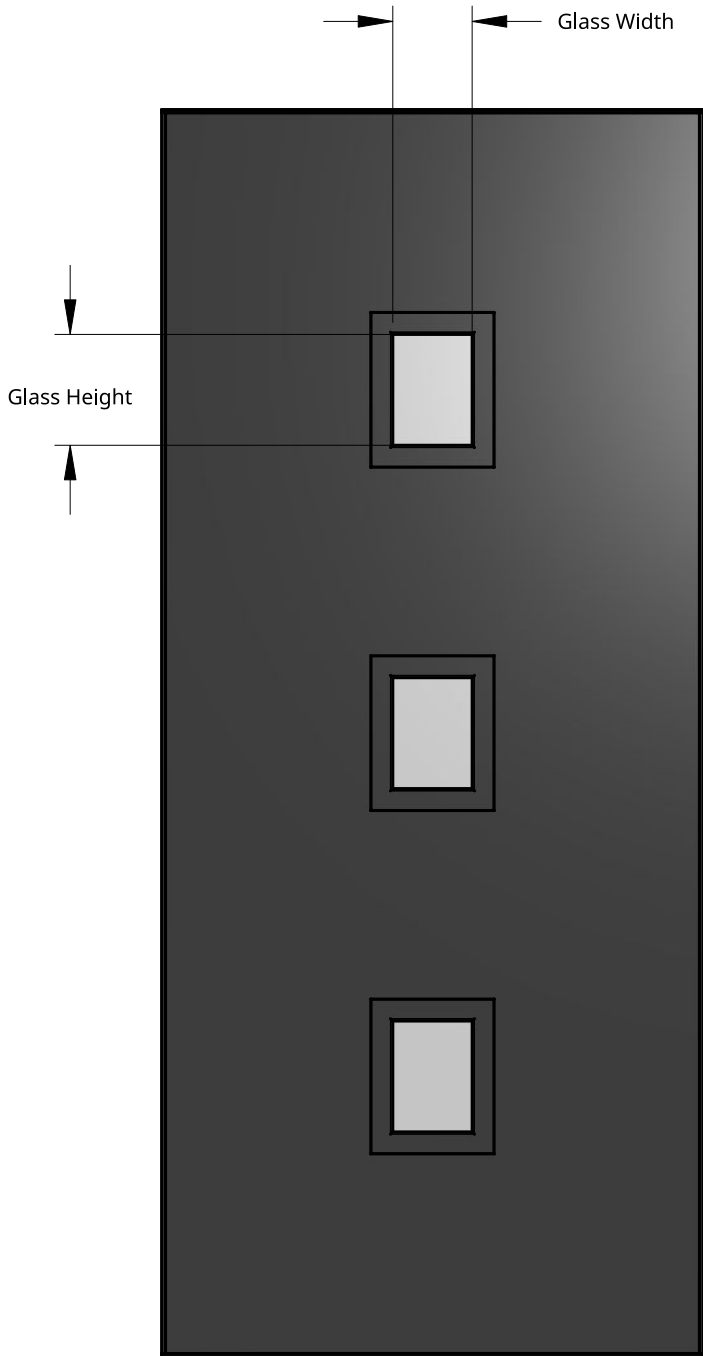

NEW ZEALAND | 0800 10 10 28
 sales@parkwooddoors.co.nz
 parkwooddoors.co.nz

AUSTRALIA | 1800 681 586
 sales@parkwooddoors.com.au
 parkwooddoors.com.au

Product Variations			
Name	Material	Code	Thickness (T)
Strata Flush	Aluminium	ASFL14	41
Thermtek Flush	Aluminium	ATFL14	41
Thermtek Flush	Aluminium	ALFL14	50
Thermtek Acoustic	Aluminium	AMFL14	41
Duramax Flush	Fibreglass	FSFL14	40
Duramax Flush	Fibreglass	FLFL14	50

Standard Component Sizes			
	Min	Max	Customizable
Glass Height	170		yes
Glass Width	120		yes

Product Description:			
FL 14			
Product Code:	SEE TABLE	Date:	03/23/2023
Material:	SEE TABLE	Units:	MILLIMETER