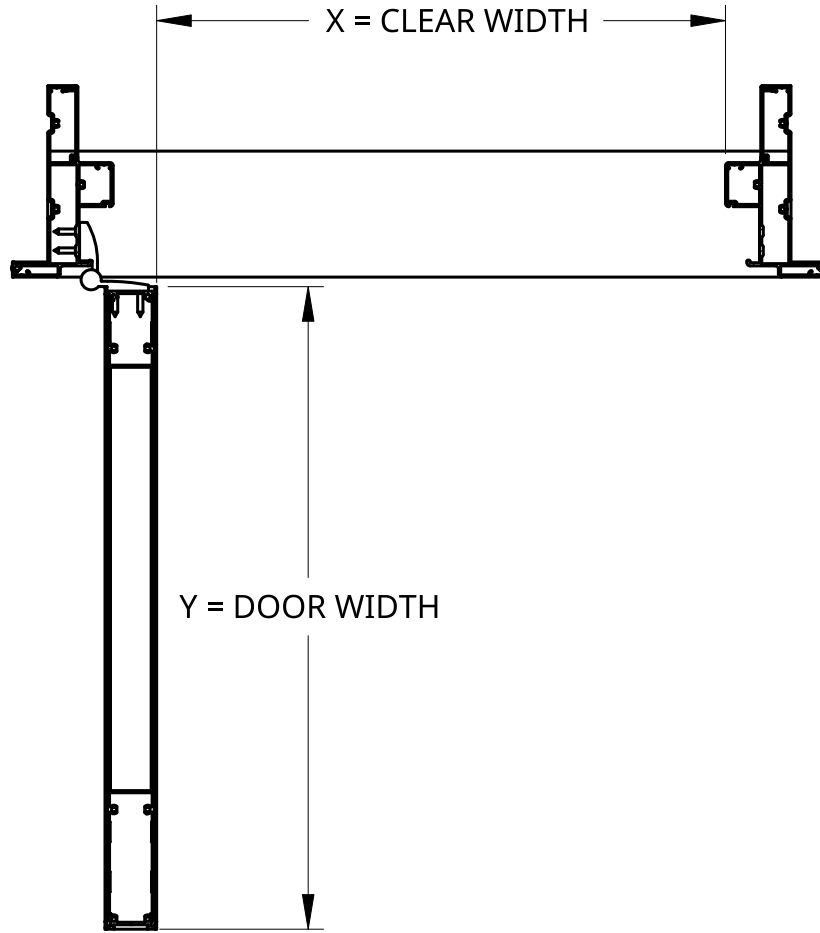

NEW ZEALAND | 0800 10 10 28
 sales@parkwooddoors.co.nz
 parkwooddoors.co.nz

AUSTRALIA | 1800 681 586
 sales@parkwooddoors.com.au
 parkwooddoors.com.au

**CLEAR OPENING WIDTH FORMULA
 FOR GARRISON 75, 100, 140 FRAMES**

$$X = Y - 58.5\text{MM}$$

COMMON DOOR SIZES

| NZ SIZES | | AU SIZES | |
|------------|-------------|------------|-------------|
| DOOR WIDTH | CLEAR WIDTH | DOOR WIDTH | CLEAR WIDTH |
| 810 | 751.5 | 820 | 761.5 |
| 860 | 801.5 | 870 | 811.5 |
| 910 | 851.5 | 920 | 861.5 |
| 960 | 901.5 | 970 | 911.5 |
| 1010 | 951.5 | 1020 | 961.5 |
| 1060 | 1001.5 | 1070 | 1011.5 |

| | | | |
|----------------------------|--|--------|------------|
| Product Description: | | | |
| CLEAR OPENING WIDTH | | | |
| Product Code: | | Date: | 06/11/2024 |
| Material: | | Units: | |