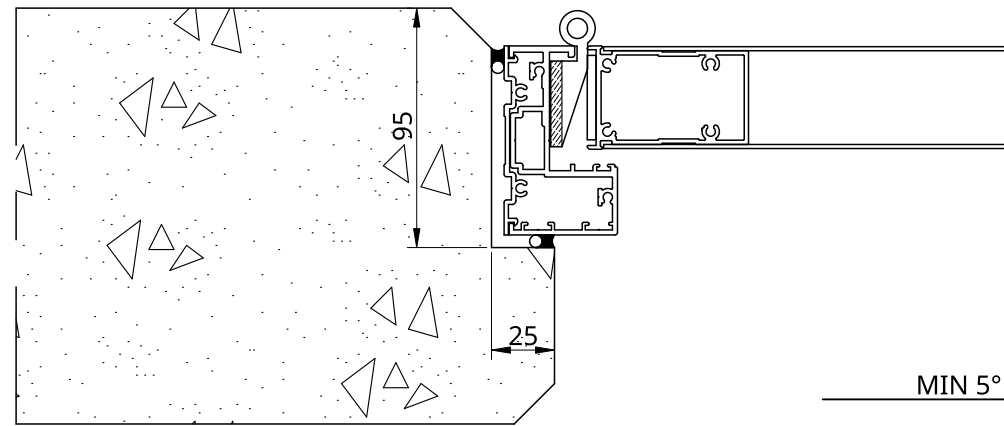

NEW ZEALAND | 0800 10 10 28
 sales@parkwooddoors.co.nz
 parkwooddoors.co.nz

AUSTRALIA | 1800 681 586
 sales@parkwooddoors.com.au
 parkwooddoors.com.au

TYPICAL HEAD DETAIL
1:3

APPLY FLEXIBLE SEALANT
TO HEAD AND JAMBS ONLY

TYPICAL JAMB DETAIL
1:3

TYPICAL SILL DETAIL
1:3

INSTALLATION DETAILS

SERIES	GARRISON	DRAWN	PARKWOOD
FRAME	75 PLAIN	DATE	25/01/2023
PANEL	GARRISON FL	SIZE	A3