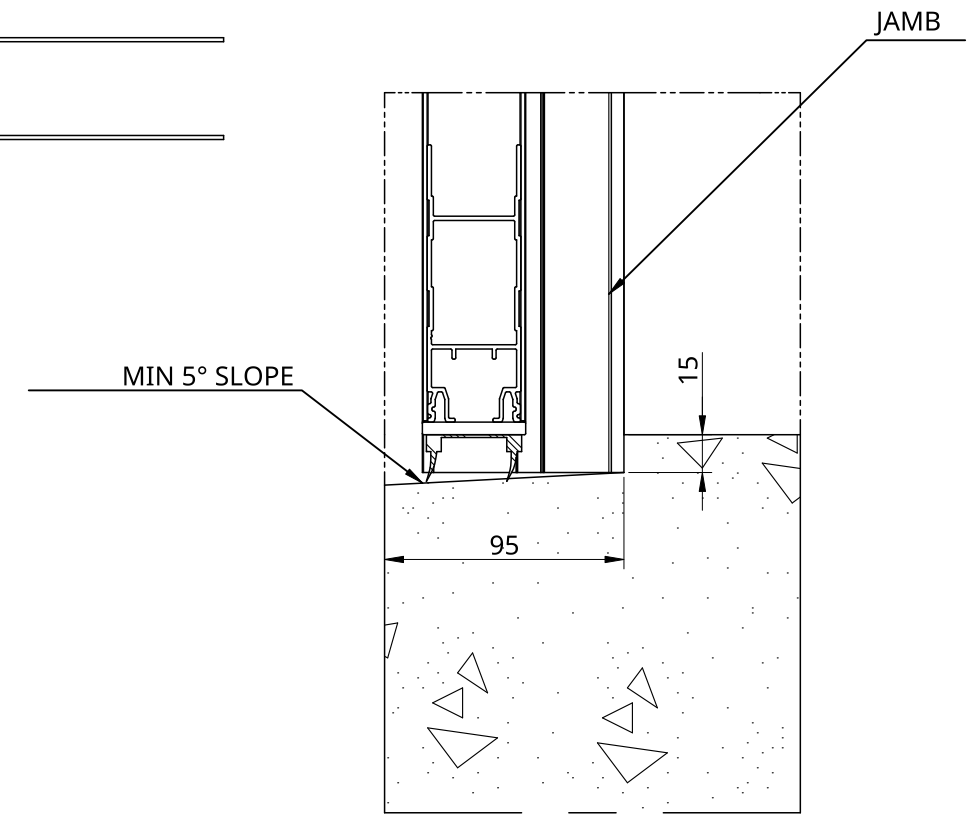

TYPICAL JAMB DETAIL
1:3

TYPICAL SILL DETAIL
1:3

INSTALLATION DETAILS

SERIES	GARRISON	DRAWN	PARKWOOD
FRAME	75 PLAIN	DATE	25/01/2023
PANEL	GARRISON FL	SIZE	A3