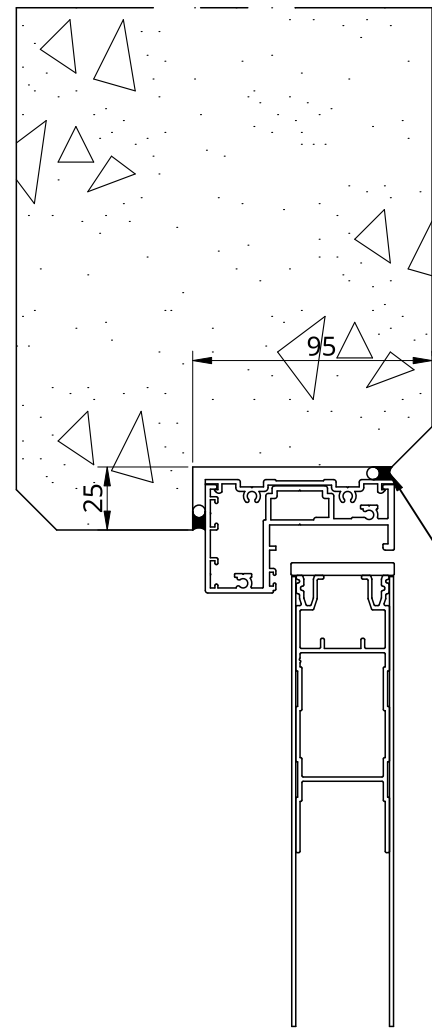

NEW ZEALAND | 0800 10 10 28
 sales@parkwooddoors.co.nz
 parkwooddoors.co.nz

AUSTRALIA | 1800 681 586
 sales@parkwooddoors.com.au
 parkwooddoors.com.au

TYPICAL HEAD DETAIL
1:3

APPLY FLEXIBLE SEALANT
TO HEAD AND JAMBS ONLY

TYPICAL JAMB DETAIL
1:3

TYPICAL SILL DETAIL
1:3

INSTALLATION DETAILS

SERIES	GARRISON	DRAWN	PARKWOOD
FRAME	75 PLAIN	DATE	25/01/2023
PANEL	GARRISON FL	SIZE	A3