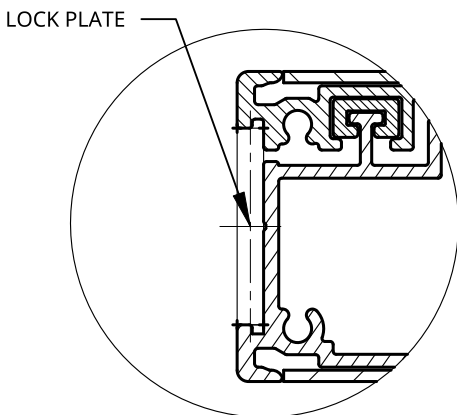

NEW ZEALAND | 0800 10 10 28
 sales@parkwooddoors.co.nz
 parkwooddoors.co.nz

AUSTRALIA | 1800 681 586
 sales@parkwooddoors.com.au
 parkwooddoors.com.au

TOP
 SCALE 1:2

SECTION A - A
 SCALE 1:2

DETAIL B
 SCALE 1:1

Product Description:			
THERMTEK FLUSH CROSS SECTION			
Product Code:	THFL	Date:	09/02/2022
Material:	ALUMINIUM	Units:	MILLIMETER