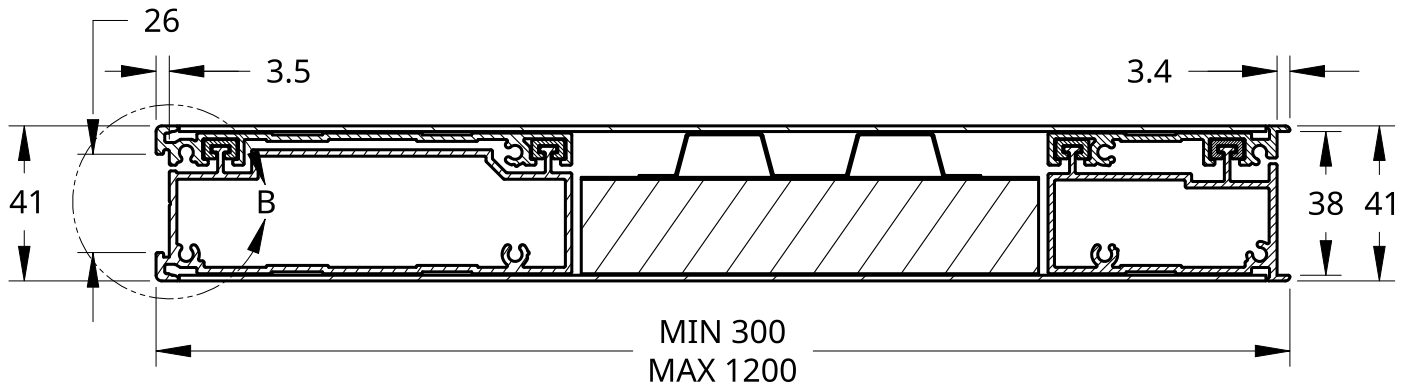

NEW ZEALAND | 0800 10 10 28
 sales@parkwooddoors.co.nz
 parkwooddoors.co.nz

AUSTRALIA | 1800 681 586
 sales@parkwooddoors.com.au
 parkwooddoors.com.au

TOP
 SCALE 1:2

SECTION A - A
 SCALE 1:2

DETAIL B
 SCALE 1:1

Product Description:			
THERMTEK FLUSH CROSS SECTION			
Product Code:	THFL	Date:	09/02/2022
Material:	ALUMINIUM	Units:	MILLIMETER